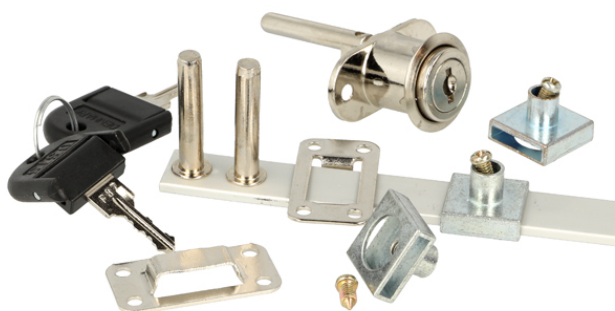

PRODUCT SHEET

Description:

Cent. Lock 1018/600mm, $\varnothing 19 \times 20$ mm, NPL, HCK SISO, KA D20, 8mm Pegs, Complete W/1x600mm Locking Bar, 2 x Metal Bar Guides &, 3x8mm Adjustable Pegs, 40mm Tail

Item number:

14.03.105-9

Units	Box	Carton	HS Code	Barcode
Pcs.	24	120	8301300000	 5704866034722

SISO A/S

Mileparken 11
DK-2740 Skovlunde
Denmark
VAT: DK 24786013

Phone +45 45 830 900

www.siso.dk
siso@siso.dk

Danske Bank
Nytorv Branch
Copenhagen
SWIFT: DABADKKK

Account no.
4180 3112 112936
IBAN Account
DK7230003112112936