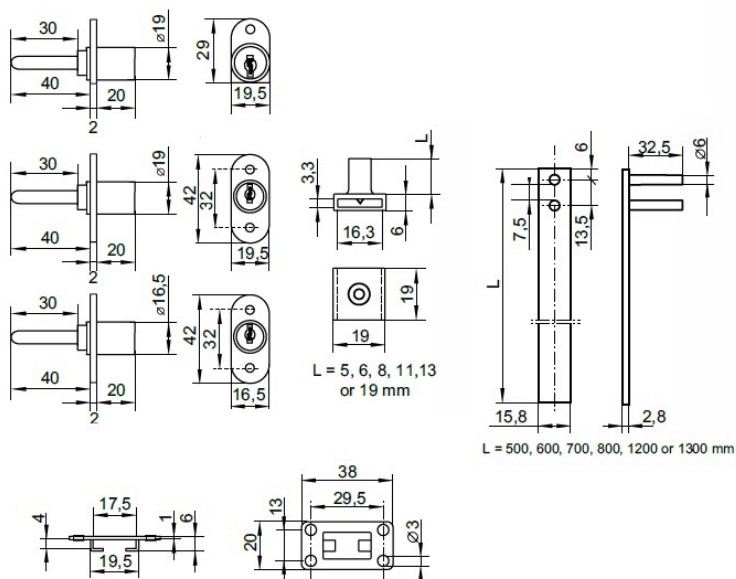

PRODUCT SHEET

Description:

Cent. Lock 1018/600mm, $\varnothing 19 \times 20$ mm, NPL, HCK SISO, KA D20, 8mm Pegs, Complete W/1x600mm Locking Bar, 2 x Metal Bar Guides &, 3x8mm Adjustable Pegs, 40mm Tail

Item number:

14.03.105-9

Units	Box	Carton	HS Code	Barcode
Pcs.	24	120	8301300000	 5704866034722

SISO A/S

Mileparken 11
DK-2740 Skovlunde
Denmark
VAT: DK 24786013

Phone +45 45 830 900

www.siso.dk
siso@siso.dk